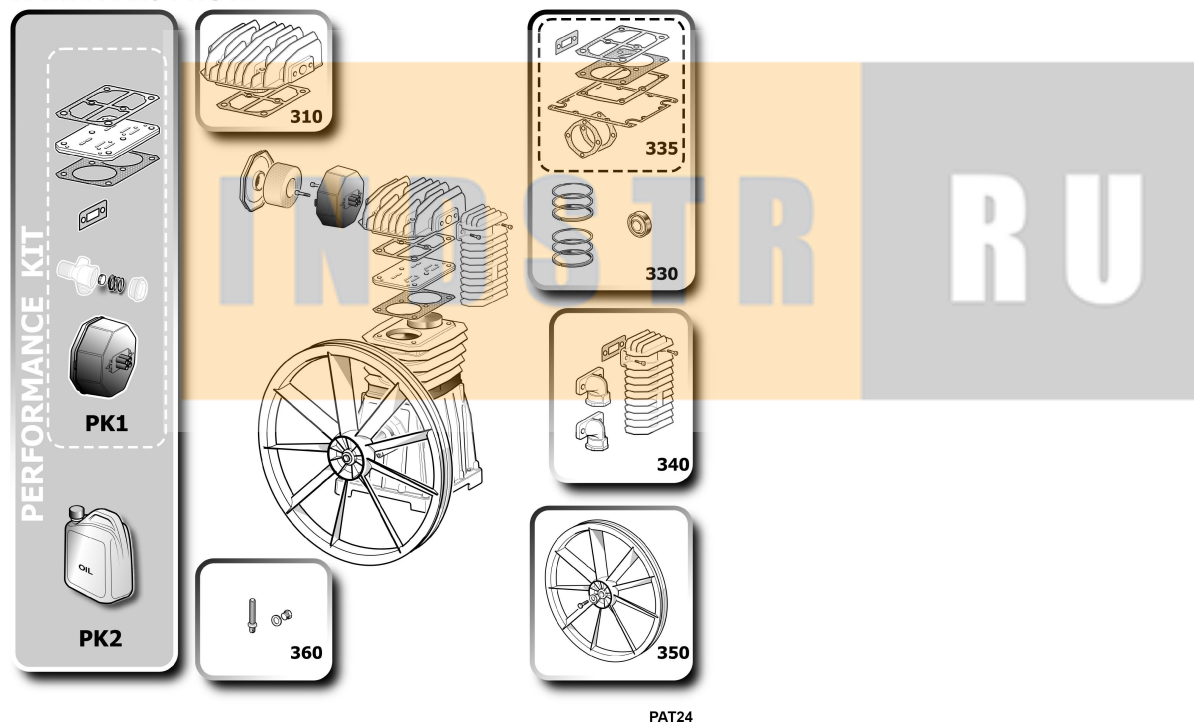

Information

Item 4116024518 Description ABAC A29B 90 CT3 V400

PAT24 / A29 / NS12

PAT24

Part

Nr.	Item	Description	End	Q.ty
310	2901325044	Cylinder head kit		1.00 PC
330	2901325046	Upgrade kit		1.00 PC
335	2901325045	Joints kit		1.00 PC
340	2901325047	Aftercooler kit		1.00 PC
350	2901325048	Flywheel kit		1.00 PC
360	2901325049	Oil level kit		1.00 PC
PK1	8973037657	Performance kit		1.00 PC
PK2	8973037658	Performance kit + oil		1.00 PC