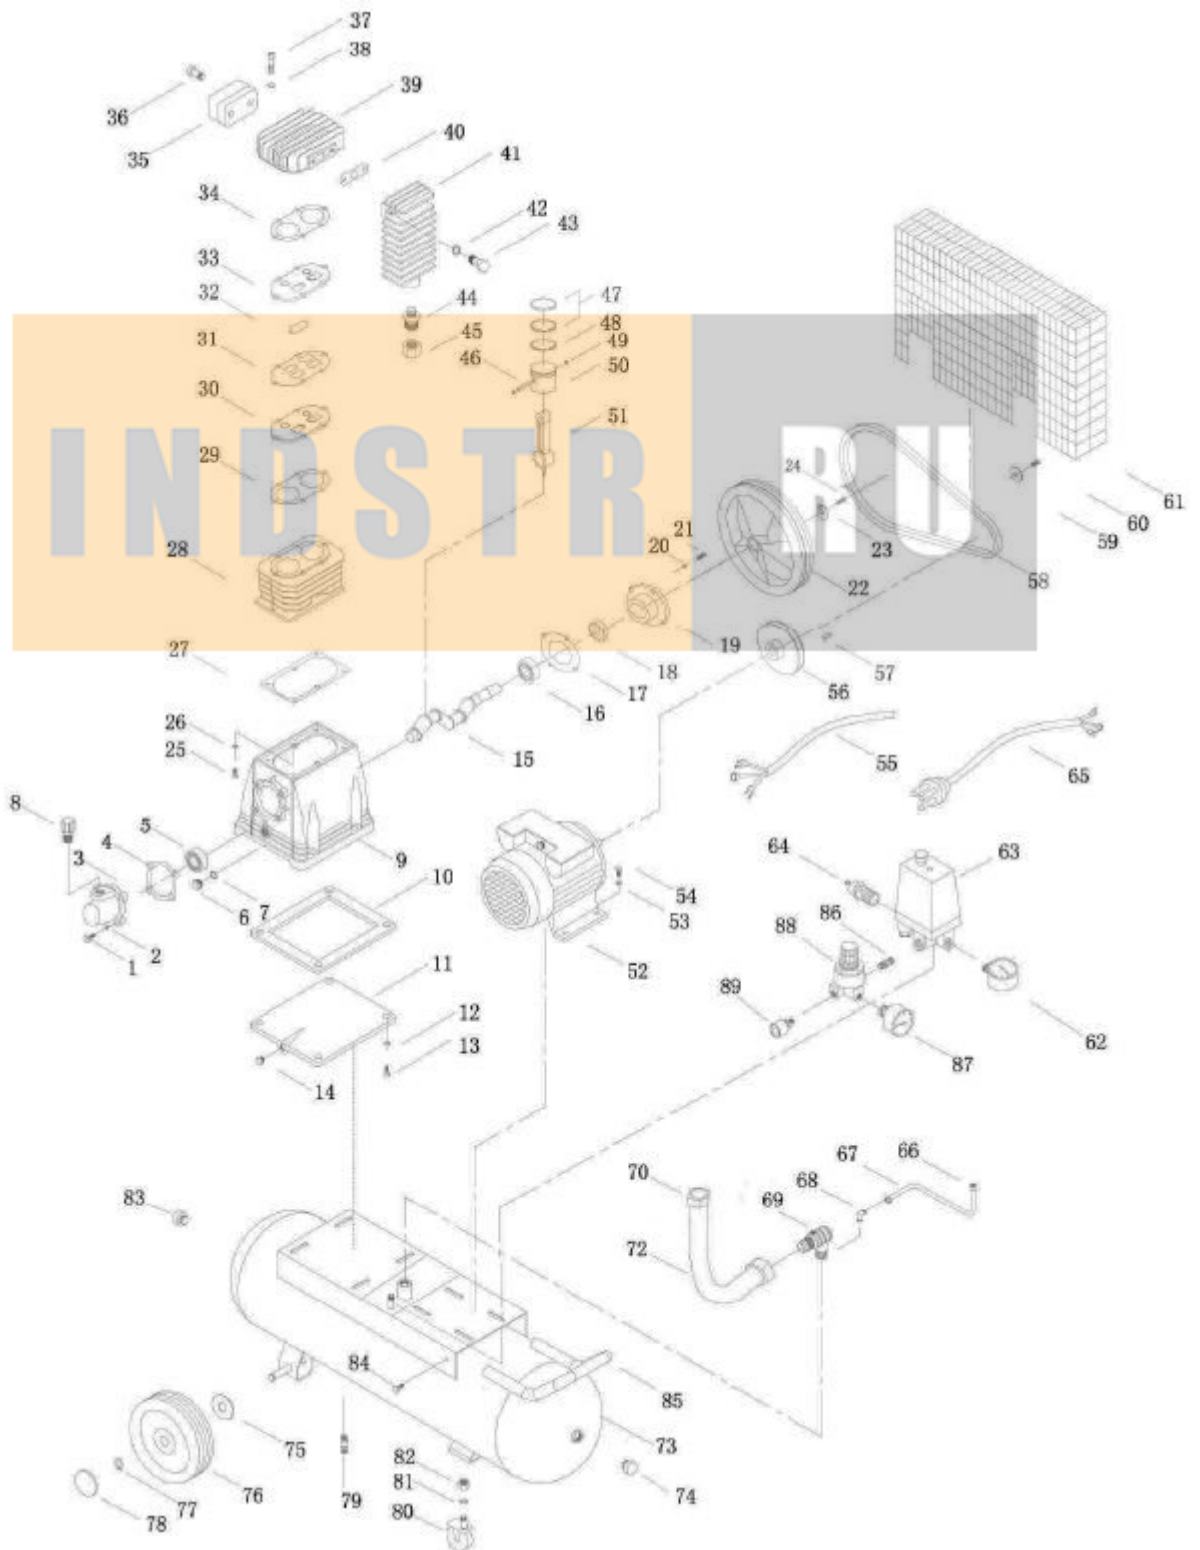

FUBAG B4000B

FUBAG B4000B Parts List

REF. #	PART #	DESCRIPTION	REF. #	PART #	DESCRIPTION
1	HS2065Z01	HEX SCREW	45	HS2065Z45	CONNECTOR NUT
2	HS2065Z02	SPRING WASHER	46	HS2065Z46	PISTON PIN
3	HS2065Z03	FRONT COVER	47	HS2065Z47	COMPRESSOR RING
4	HS2065Z04	FRONT COVER GASKET	48	HS2065Z48	OIL RING
5	HS2065Z05	BALL BEARING	49	HS2065Z49	PIN CLIP
6	HS2065Z06	OIL SIGHTGLASS	50	HS2065Z50	PISTON
7	HS2065Z07	OIL SIGHTGLASS SEAL	51	HS2065Z51	CONNECTING ROD
8	HS2065Z08	BREATHER	52	HS2065Z52-1	MOTOR
9	HS2065Z09	CRANKCASE	53	HS2065Z53-1	SPRING WASHER
10	HS2065Z10	BASEPLATE SEAL	54	HS2065Z54-1	SCREW
11	HS2065Z11	BASEPLATE	55	HS2065Z55-1	MOTOR POWER CORD
12	HS2065Z12	SPRING WASHER	56	HS2065Z56-1	PULLEY
13	HS2065Z13	HEX SCREW	57	HS2065Z57-1	KEY
14	HS2065Z14	OIL PLUG	58	HS2065Z58-1	BELT
15	HS2065Z15	CRANKSHAFT	59	HS2065Z59-1	FLAT WASHER
16	HS2065Z16	BALL BEARING	60	HS2065Z60-1	BOLT
17	HS2065Z17	BEARING SEAT GASKET	61	HS2065Z61-1	GUARD
18	HS2065Z18	OIL SEAL	62	HS2065Z62-1	PRESSURE GAUGE
19	HS2065Z19	BEARING SEAT	63	HS2065Z63-1	PRESSURE SWITCH
20	HS2065Z20	SPRING WASHER	64	HS2065Z64-1	SAFETY VALVE
21	HS2065Z21	HEX SCREW	65	HS2065Z65-1	POWER CORD
22	HS2065Z22	FLYWHEEL	66	HS2065Z66-1	NUT
23	HS2065Z23	FLYWHEEL FLAT WASHER	67	HS2065Z67-1	TUBE
24	HS2065Z24	FLYWHEEL SCREW	68	HS2065Z68-	ELBOW