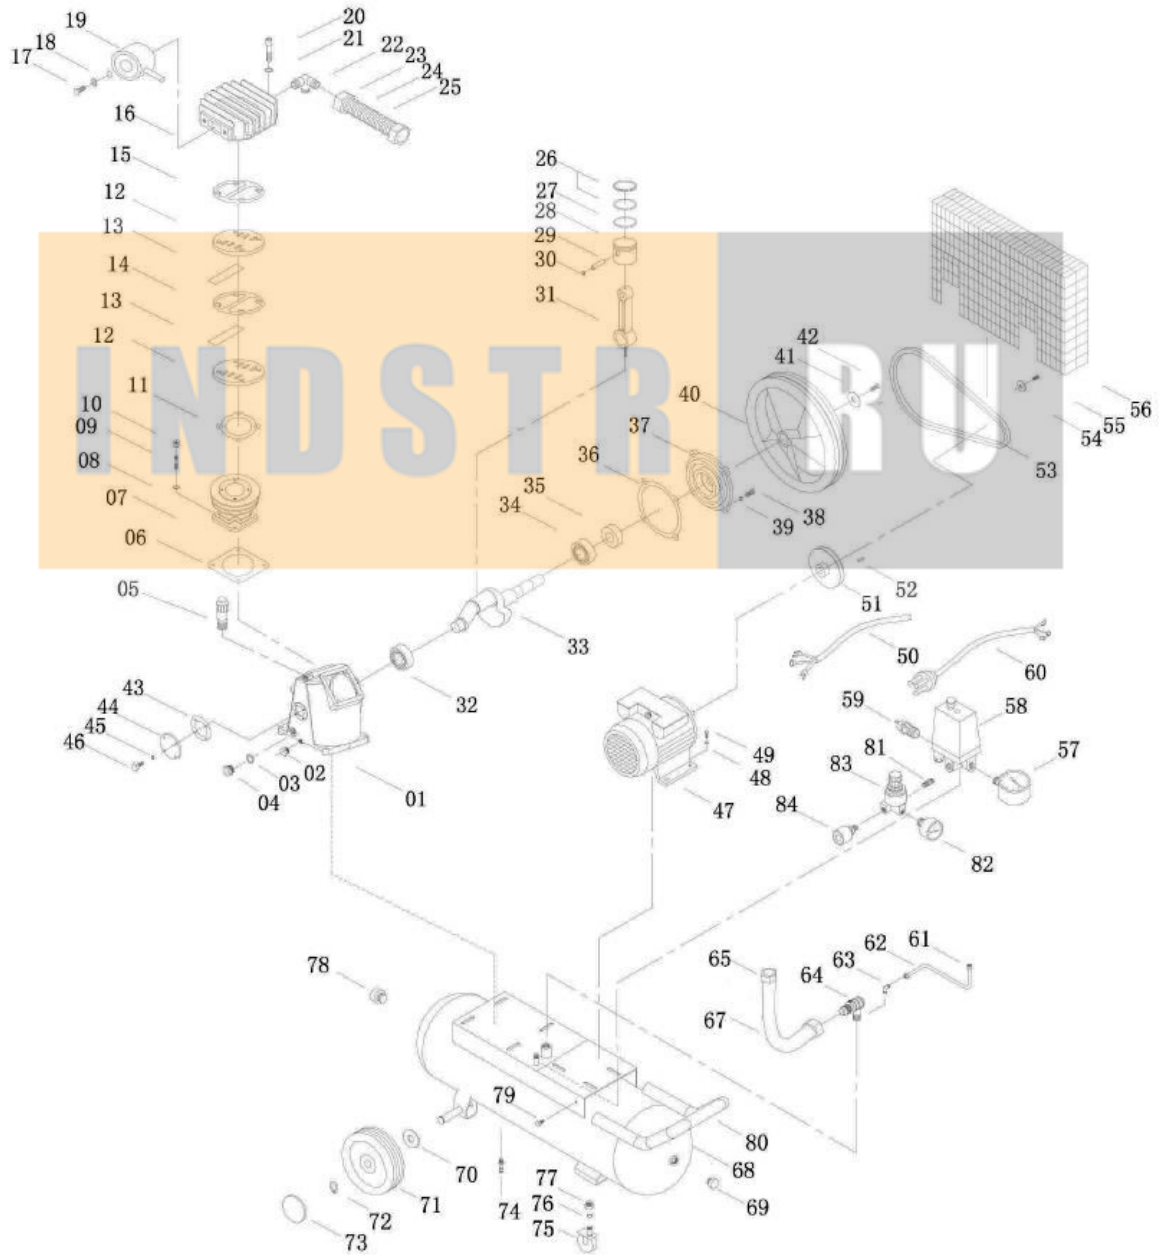

FUBAG VCF

FUBAG VCF Parts List

REF. #	PART #	DESCRIPTION	REF. #	PART #	DESCRIPTION
1	HS2065K 01	CRANKCASE	43	HS2065K 43	FRONT COVER GASKET
2	HS2065K 02	OIL PLUG	44	HS2065K 44	FRONT COVER
3	HS2065K 03	SEAL RING	45	HS2065K 45	FLAT WASHER
4	HS2065K 04	OIL SIGHT GLASS	46	HS2065K 46	BOLT
5	HS2065K 05	BREATHER	47	HS2065K 47-1	MOTOR
6	HS2065K 06	CYLINDER GASKET	48	HS2065K 48-1	SPRING WASHER
7	HS2065K 07	CYLINDER	49	HS2065K 49-1	BOLT SCREW
8	HS2065K 08	LOCK WASHER	50	HS2065K 50-1	MOTOR POWER CORD
9	HS2065K 09	STUD BOLT	51	HS2065K 51-1	PULLEY
10	HS2065K 10	HEX NUT	52	HS2065K 52-1	KEY
11	HS2065K 11	PLATE GASKET	53	HS2065K 53-1	BELT
12	HS2065K 12	VALVE PLATE	54	HS2065K 54-1	FLAT WASHER
13	HS2065K 13	VALVE REED	55	HS2065K 55-1	BOLT SCREW
14	HS2065K 14	ALUMINUM GASKET	56	HS2065K 56-1	BELT GUARD
15	HS2065K 15	CYLINDER HEAD GASKET	57	HS2065K 57-1	PRESSURE GAUGE
16	HS2065K 16	CYLINDER HEAD	58	HS2065K 58-1	PRESSURE SWITCH
17	HS2065K 17	BOLT SCREW	59	HS2065K 59-1	SAFETY VALVE
18	HS2065K 18	SPRING WASHER	60	HS2065K 60-1	POWER CORD
19	HS2065K 19	AIR FILTER	61	HS2065K 61-1	NUT
20	HS2065K 20	BOLT	62	HS2065K 62-1	TUBE
21	HS2065K 21	SPRING WASHER	63	HS2065K 63-1	ELBOW
22	HS2065K 22	CONNECTOR	64	HS2065K 64-1	CHECK VALVE
23	HS2065K 23	COMPRESSOR NUT	65	HS2065K 65-1	HEX NUT
24	HS2065K 24	AFTERCOOLER	67	HS2065K 67-1	EXHAUSTING PIPE
25	HS2065K 25	COOLING FIN	68	HS2065K 68-1	TANK
26	HS2065K 26	COMPRESSING RING	69	HS2065K 69-1	OBSERVATION HOLE
27	HS2065K 27	OIL RING	70	HS2065K 70-1	FLAT WASHER
28	HS2065K 28	PISTON	71	HS2065K 71-1	WHEEL
29	HS2065K 29	PISTON PIN	72	HS2065K 72-1	SNAP SPRING
30	HS2065K 30	PIN CLIP	73	HS2065K 73-1	WHEEL COVER